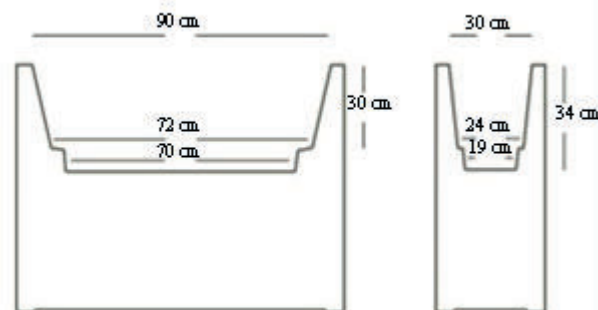

PLASTICA ROTAZIONALE
Linea Kube con ruote

Art. E2591

KUBE HIGH CASSETTA CON RUOTE

Art.	cm	EURO
E2754	80x30x71 h	
E2591	100x40x71 h	

**Linea con RUOTE
NASCOSTE!**