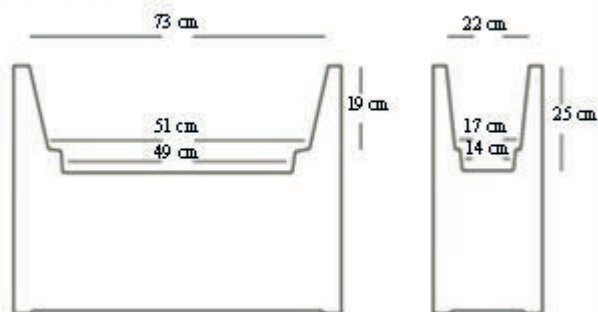

PLASTICA ROTAZIONALE
Linea Kube con ruote

Art. E2754

KUBE HIGH CASSETTA CON RUOTE

Art.	cm	EURO
E2754	80x30x71 h	
E2591	100x40x71 h	

**Linea con RUOTE
NASCOSTE!**